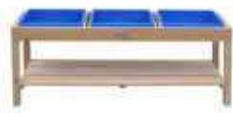

Activity Table

Article number A060.080.00
Colour brown
Dimensions 31 x 121.5 x 50 cm
Material hemlock FSC®100% certified
Including 3 bins